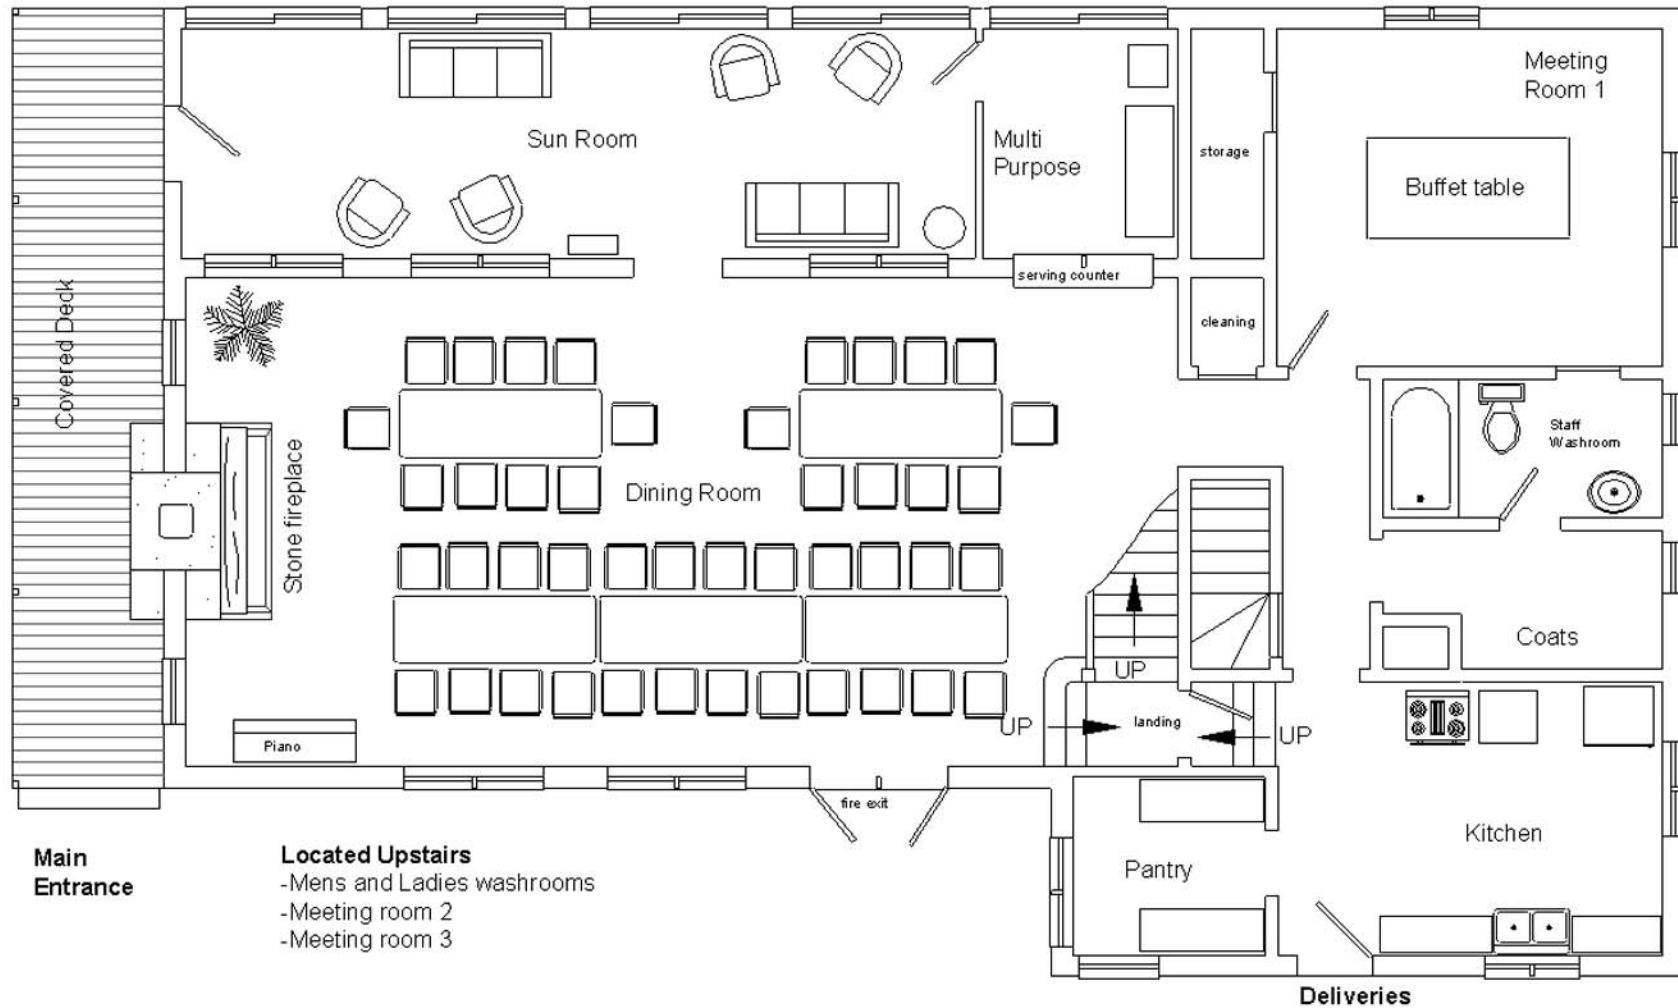

The Glenn Carpenter Centre®

Main Lodge

Sample Seating Arrangement

Located Upstairs
-Mens and Ladies washrooms
-Meeting room 2
-Meeting room 3